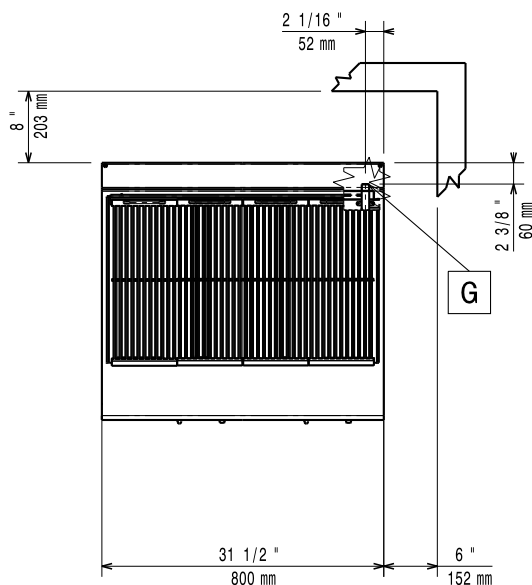

Electrolux
PROFESSIONAL

Modular Cooking 700XP Gasgrill-HP. Bänkmodell. 800mm. Gasbrännare

Front

Sida

EQ = Ekvipotential skruv
G = Gasanslutning

Topp

Gas

Gas, effekt:	371043 (E7GRGHGC0P)	14 kW
Standardgasleverans		Natural Gas
Gastyp alternativ:		
Gasintag:		1/2"
Natural gas - Pressure:		7" w.c. (17.4 mbar)