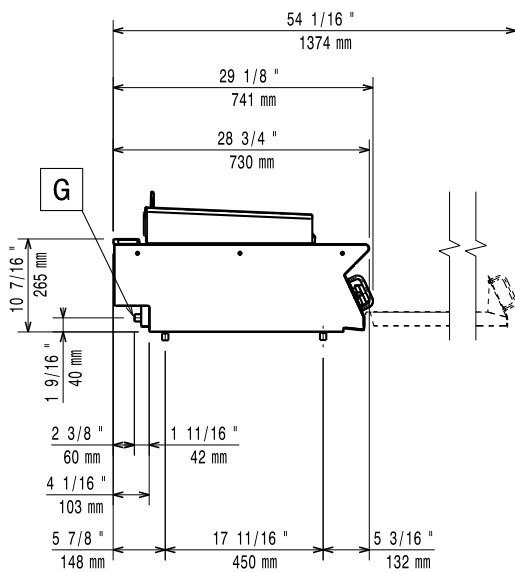

EQ = Ekvipotential skruv
G = Gasanslutning

Topp