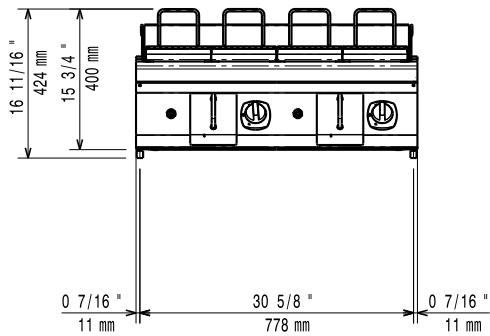

Electrolux
PROFESSIONAL

Modular Cooking 700XP Gasgrill-HP. Bänkmodell. 800mm. Gasbrännare

Front

Sida